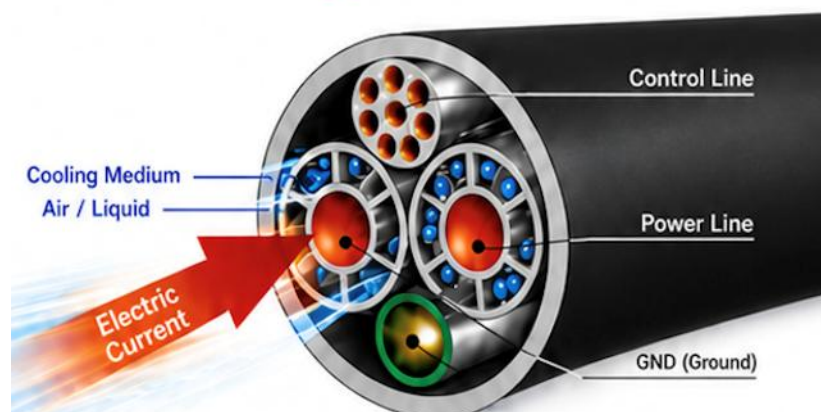

Exhibiting at Power2Drive Europe 2026

Sanyo Trading Europe GmbH, a subsidiary of Sanyo Trading Co., Ltd., is pleased to announce that it will exhibit at Power2Drive Europe 2026, taking place on June 23–25, 2026, in Munich, Germany. Power2Drive Europe 2026 is part of The smarter E Europe, Europe's largest alliance of exhibitions for the energy industry, focusing on the integration of electric vehicles, smart charging infrastructure, and renewable energy.

At our booth, we will showcase a broad range of cable solutions, including SWCC/TOTOKU Cooling power cables for EV battery chargers, SWCC wireless charging coils, flat wires for motors/inverters, TOTOKU Triple Insulated winding wire and high-performance coaxial cables.

Through this product lineup, we aim to address a wide variety of customer needs, from power-related applications to advanced high-performance connectivity requirements.

| Products

Cooling cables

At our booth, we will present our latest products and solutions related to e-mobility, charging infrastructure, and next-generation energy applications. We look forward to welcoming customers, partners, and industry professionals to discuss new opportunities and future collaborations.

We warmly invite all attendees to visit our booth and discover how our products and technologies can support their business needs.

Power2Drive Europe 2026

Date: June 23–25, 2026

Booth: Messe München, B6, 172

URL: <https://www.powertodrive.de/home>

For more information, please visit our contact page.